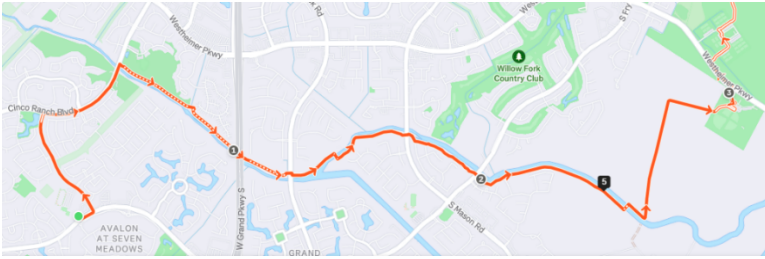

Route on STRAVA (18.2 mi) :: <https://www.strava.com/routes/3485681065389665288>

**Beckendorff Route, Part 1** (Beckendorff Junior High to George Bush Park)

**Beckendorff Route, Part 2** (George Bush Park to Gazebo via Trietsch Park)

Ride Captain: **CJ WRIGHT**, cell: **214-477-6991**

Meeting time: **6:00 AM** (rolling at 6:10 AM)

Meeting place: **Beckendorff Junior High School**