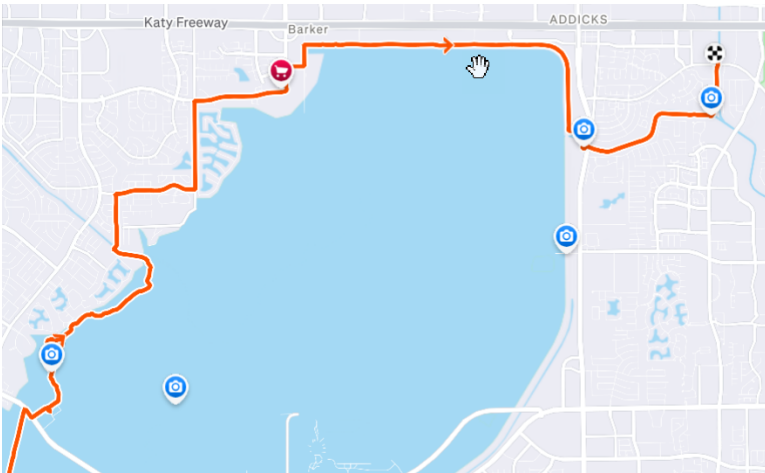

Route on STRAVA (18.2 mi) :: <https://www.strava.com/routes/3485681065389665288>

**Beckendorff Route, Part 1** (Beckendorff Junior High to George Bush Park)

**Beckendorff Route, Part 2** (George Bush Park to Gazebo via Trietsch Park)

Ride Captain: **CJ WRIGHT**, cell: **214-477-6991**

Meeting time: **6:00 AM** (rolling at 6:10 AM)

Meeting place: **Beckendorff Junior High School**